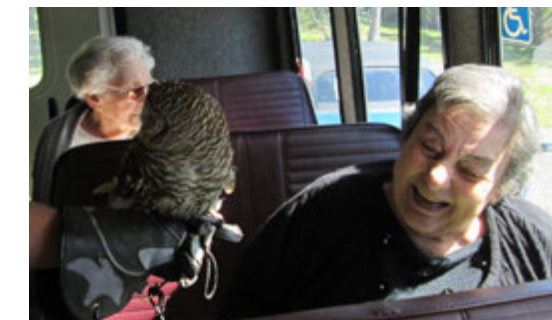

Chris McBride, Dining Services

Residents Having Fun

The residents had another fun trip to the George C. McGough Nature Center in Largo. We can't thank the park volunteers enough for their kindness and hospitality. They bring the birds on the bus for the ease and comfort of the residents. The handlers share facts and antics about our feathered friends so we feel like we get to know them. This outing is one of our favorites!