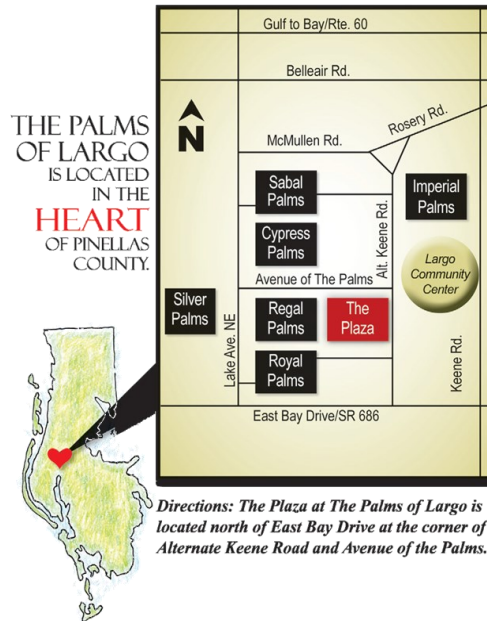

Experience the joy in all things at The Plaza.

Directions: The Plaza at The Palms of Largo is located north of East Bay Drive at the corner of Alternate Keene Road and Avenue of the Palms.

THE PLAZA DELI

A GATHERING PLACE FOR FRIENDS & FAMILIES
In the  of Pinellas County

385 Alternate Keene Road • Largo, Florida 33771

At the corner of Alternate Keene and Avenue of The Palms

(727) 674-1106

ThePlazaDeli.ThePalmsOfLargo.com
Facebook.com/ThePlazaatThePalmsOfLargo

THE PLAZA DELI

A GATHERING PLACE FOR FRIENDS & FAMILIES
In the  of Pinellas County

Monday-Saturday
10:00 am - 3:00 pm
(727) 674-1106

FREE

PLAZA SANDWICHES

Add Bacon to any Sandwich for .50

Turkey or Ham	\$5.00
Tuna, Chicken Salad Sandwich	\$5.00
Classic Turkey Club (Turkey, Cheese & Bacon)	\$6.00
B.L.T.	\$5.00
Grilled Cheese	\$3.50
1/2 Sandwich	\$3.00
Small Salad & 1/2 Sandwich	\$6.00
Side Salad (Coleslaw or Potato Salad)	\$1.50

PLAZA SPECIALITIES

Meatball Parmesan Sub <i>Seasoned Meatballs, Marinara Sauce, Mozzarella</i>	\$5.50
Italian Sub <i>Ham, Salami, Pepperoni, Provolone Cheese, Toasted or Pressed</i>	\$6.00
The Plaza Cuban <i>Ham, Salami, Cuban Pork, Swiss Cheese, Pickles, Homemade Cuban Sauce</i>	\$6.00
Cheese Steak <i>Ribeye Steak, Sautéed Onions, Provolone Cheese, Roasted Sweet Red Peppers</i>	\$6.00
Caprese Sandwich <i>Pesto, Mozzarella, Roasted Sweet Red Peppers, Pressed</i>	\$5.25
Genoa Caprese Sandwich <i>Pesto, Mozzarella, Roasted Sweet Red Peppers, Genoa Salami, Pressed</i>	\$5.50
Grilled Chicken Sandwich <i>6 oz. Double Marinated Grilled Chicken</i>	\$5.50
Hummus Veggie Wrap <i>Spinach Wrap, Hummus, Choice of Vegetables Add Bacon .50</i>	\$5.25
Premium Pub Burger <i>4 oz. Burger, Kaiser Roll, Your Choice of Toppings</i>	\$5.00