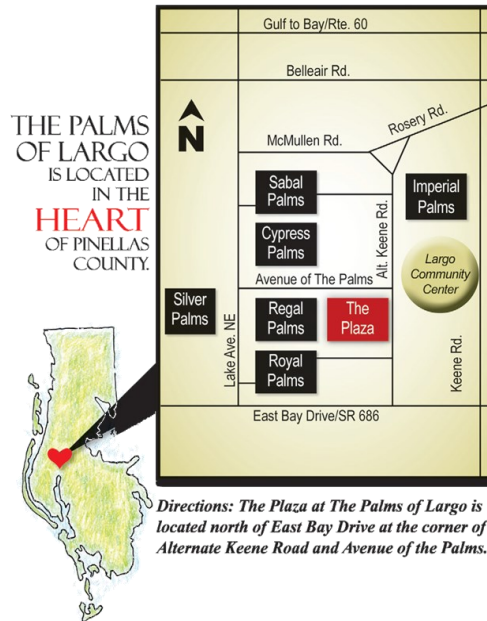

The Plaza consists of a rotunda, covered activity ramadas, The Plaza Deli with courtyard dining, a Veterans memorial, vine shaded trellises, a ceremonial lawn, and a gazebo.

The Plaza will host a full calendar of daily events such as educational and exercise classes, resident and community markets, interactive recreational and social events, business seminars, group meetings, and live music events. The Plaza can also be rented for more personal celebrations such as weddings, graduations, and other joyous occasions.

Experience the joy in all things at The Plaza.

Directions: The Plaza at The Palms of Largo is located north of East Bay Drive at the corner of Alternate Keene Road and Avenue of the Palms.

THE PLAZA DELI

A GATHERING PLACE FOR FRIENDS & FAMILIES
In the  of Pinellas County

385 Alternate Keene Road • Largo, Florida 33771

At the corner of Alternate Keene and Avenue of The Palms

(727) 674-1106

ThePlazaDeli.ThePalmsOfLargo.com
Facebook.com/ThePlazaatThePalmsOfLargo

THE PLAZA DELI

A GATHERING PLACE FOR FRIENDS & FAMILIES
In the  of Pinellas County

Monday-Saturday
10:00 am - 3:00 pm
(727) 674-1106

FREE

PLAZA SANDWICHES

Add Bacon to any Sandwich for .50

Turkey or Ham	\$5.00
Tuna or Chicken Salad	\$5.00
Classic Turkey Club (Turkey, Cheese & Bacon)	\$6.00
B.L.T.	\$5.00
Grilled Cheese	\$3.50
1/2 Sandwich	\$3.00
Salad Bar & 1/2 Sandwich	\$8.50